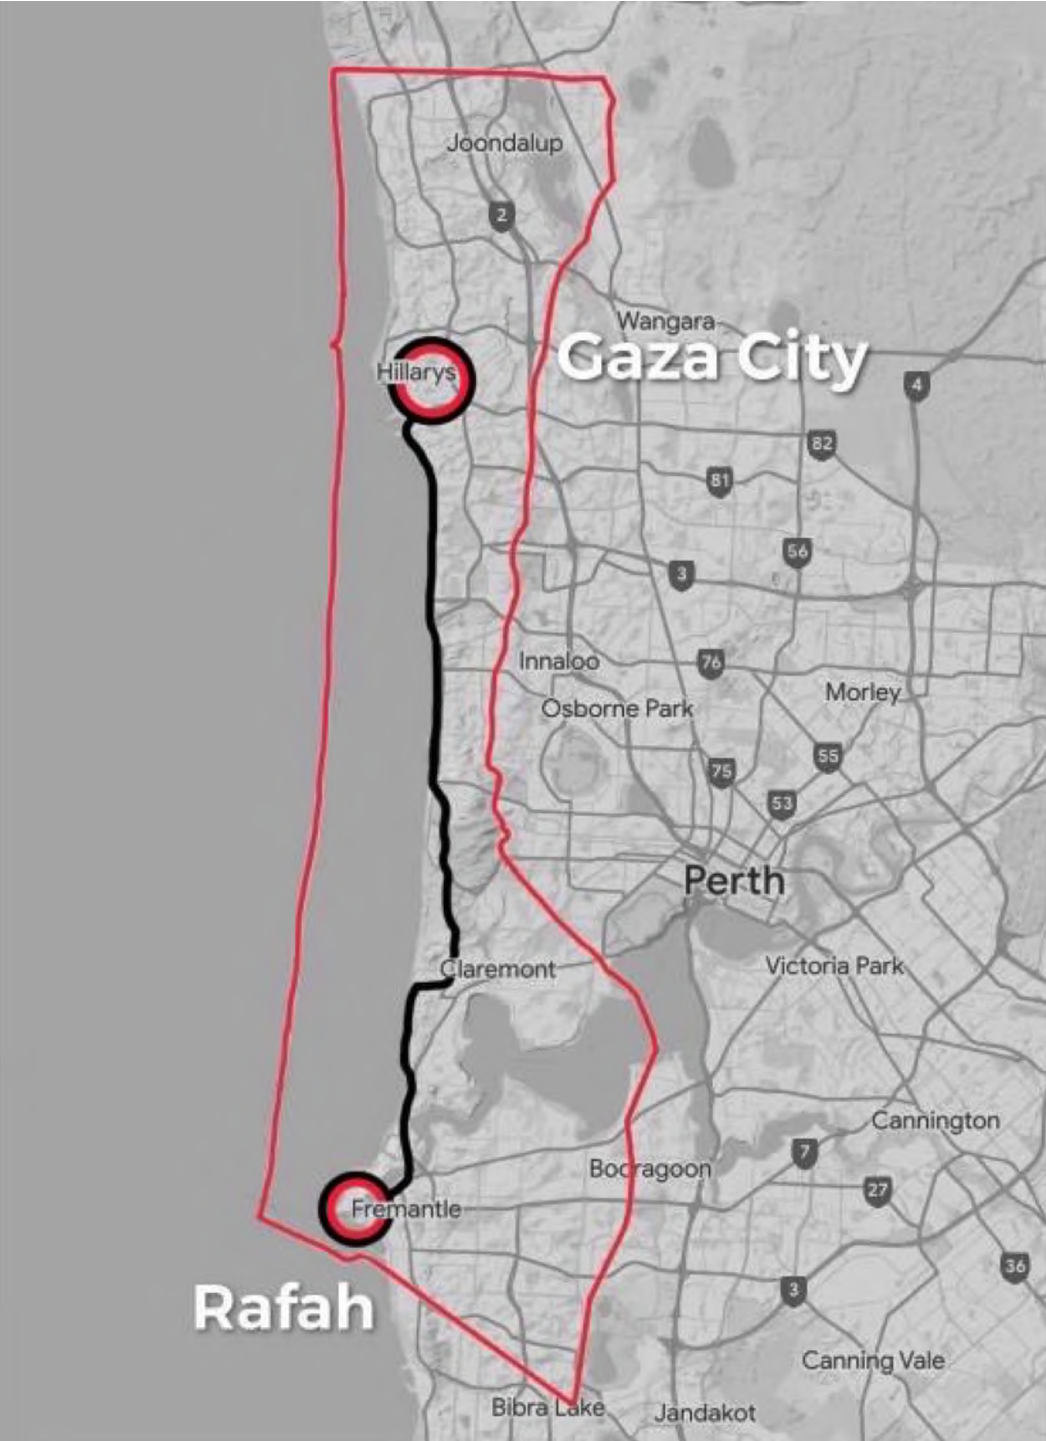

**GAZA CEASEFIRE
PILGRIMAGE**

Whadjuk (Perth)
Saturday 24 February

gazaceasefirepilgrimage.com

© OF 25278 PALESTINE IN THE TIME OF JESUS, 4 B.C.-30 A.D.
(INCLUDING THE PERIOD OF HEROD, 40-4 B.C.)

Map Shows
MAY 9 1912
Library of Congress

“Like a sheep he was led to the slaughter
and like a lamb before its shearer is silent,
so he opens not his mouth.

In his humiliation justice was denied him.

Who can describe his generation?

For his life is taken away from the earth.”