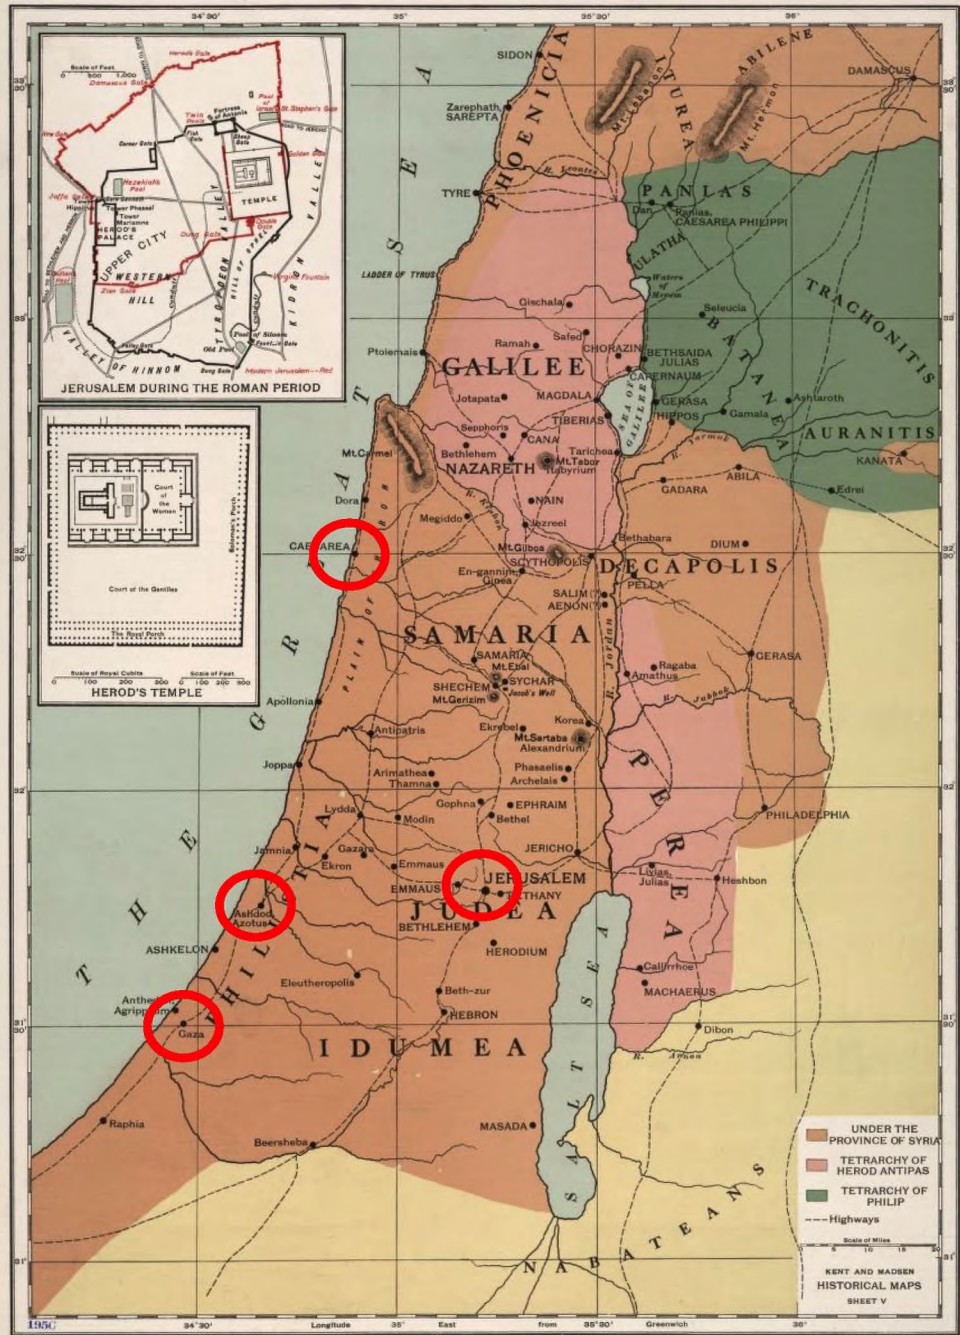

**GAZA CEASEFIRE
PILGRIMAGE**

Whadjuk (Perth)
Saturday 24 February

gazaceasefirepilgrimage.com

© OF 25278 PALESTINE IN THE TIME OF JESUS, 4 B.C.-30 A.D.
(INCLUDING THE PERIOD OF HEROD, 40-4 B.C.)

Map Shows
MAY 9 1912
Library of Congress

“Like a sheep he was led to the slaughter
and like a lamb before its shearer is silent,
so he opens not his mouth.

In his humiliation justice was denied him.

Who can describe his generation?

For his life is taken away from the earth.”